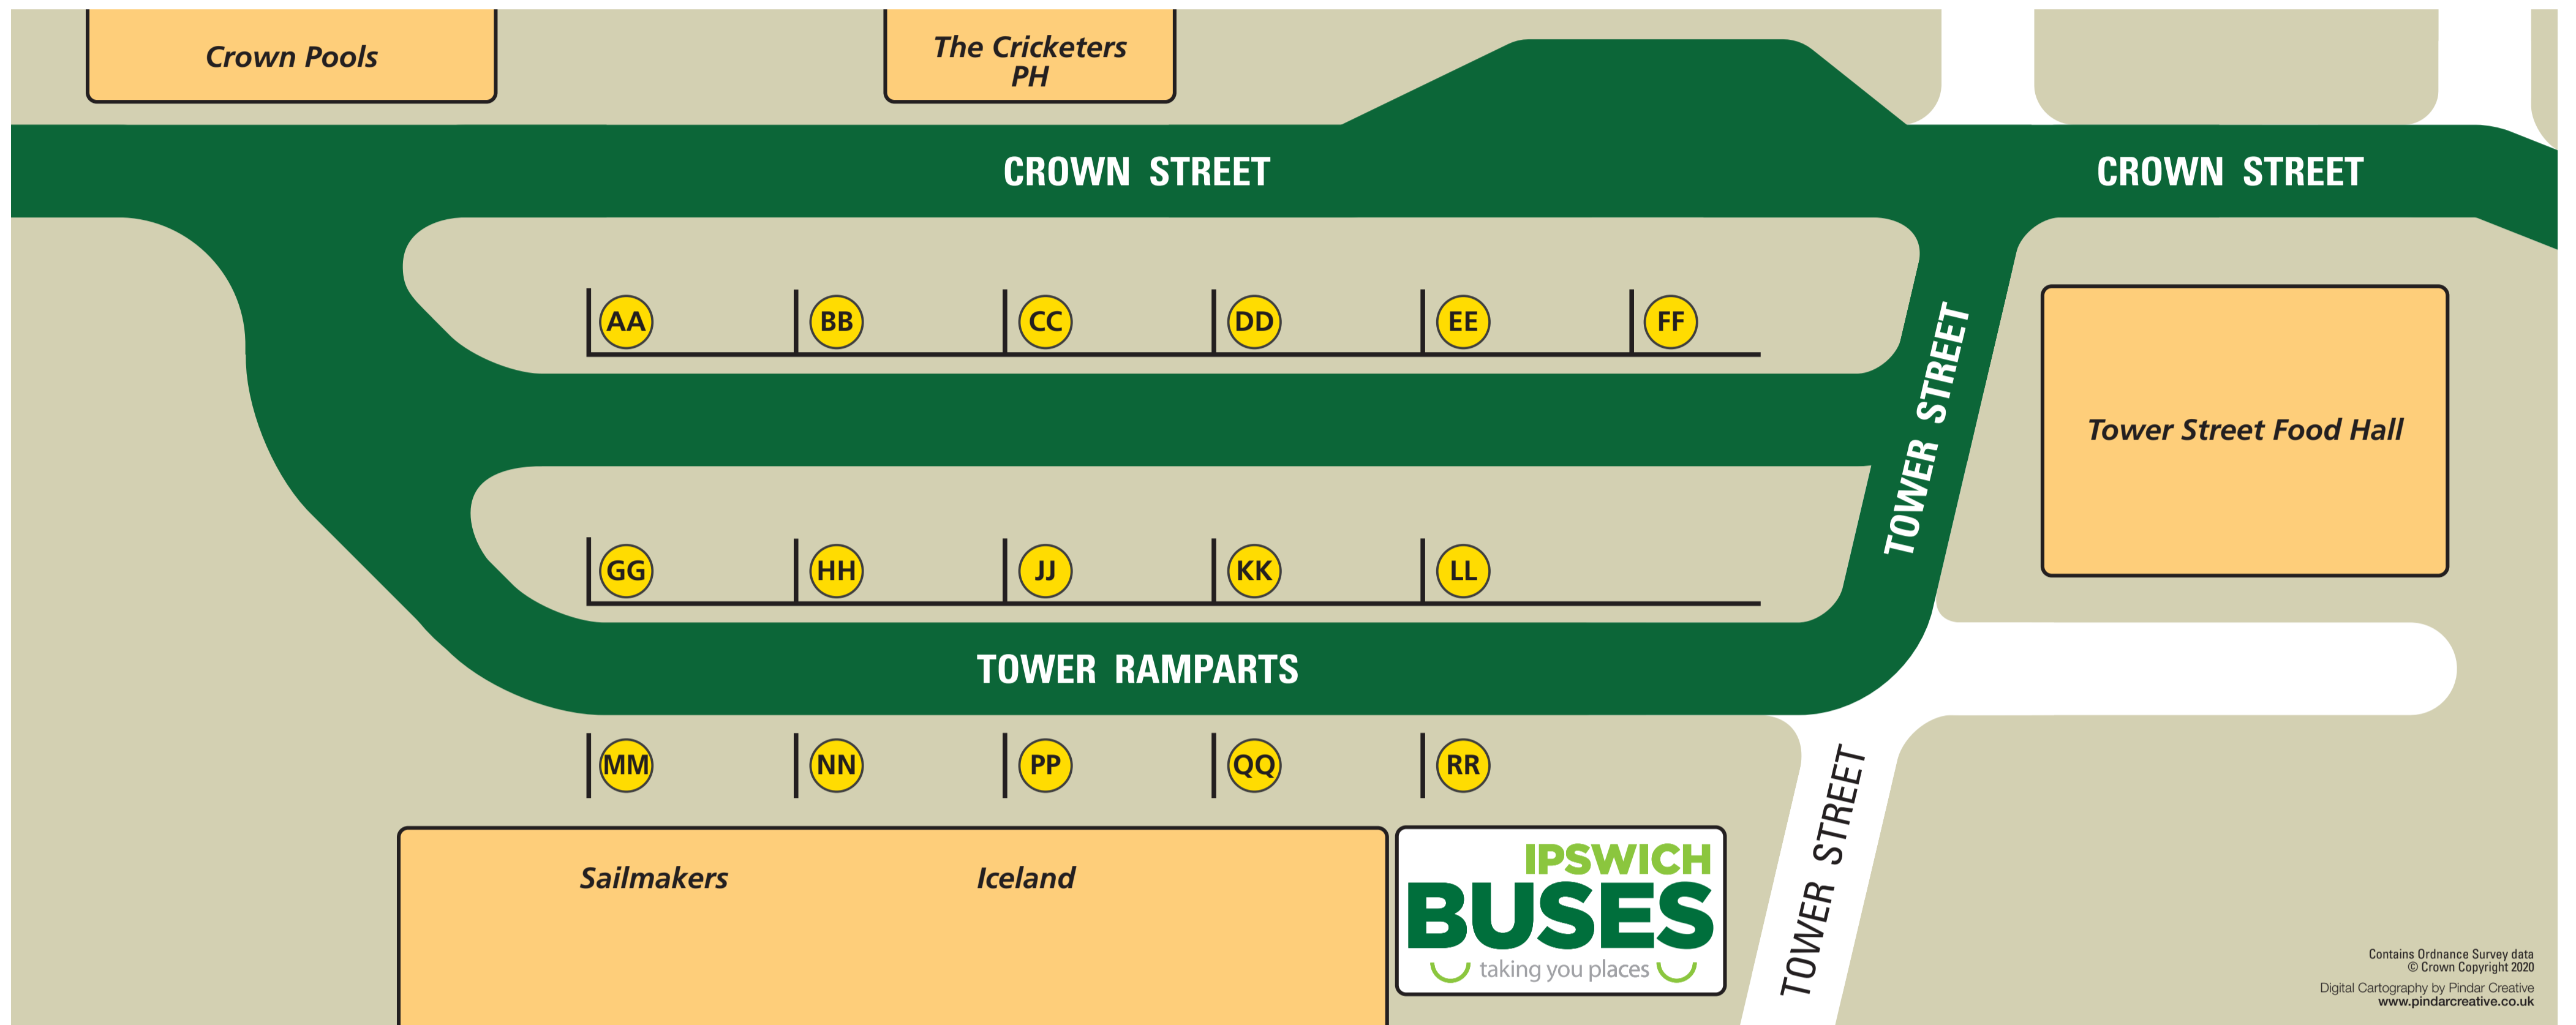

# Ipswich Buses Welcomes you to Tower Ramparts Bus Station

## Where to catch your bus...

Route	Destination	Stand
1	John Lewis via Greenwich & Gainsborough	AA
2	Ipswich Hospital via Gainsborough & Ravenswood 	AA
3	John Lewis via Nacton Road	BB
3E	Greenwich via Nacton Road	BB
4	Bixley via Broke Hall & Felixstowe Road	CC
5	Ipswich Hospital via Foxhall Road 	NN
5E	Rushmere via Ipswich Hospital 	NN
6	Ipswich Hospital via Rushmere 	MM
6A	St Albans via Woodbridge Road	MM
7	Henley Gate via Dale Hall	DD
8	Anglia Retail Park via Whitehouse	PP
8B	Bramford via Sproughton	CC
9	Whitton via Castle Hill & Norwich Road	QQ
10	Castle Hill via Whitton & Norwich Road	RR
12	Cambridge Drive via Chantry 	GG
13	Copdock via Chantry & Pinewood 	HH
15	Thornington Park via Maidenhall & Chantry 	JJ
15A	Thornington Park via Chantry & Stoke Park	KK
16	Stoke Park via Heatherhayes & Halifax 	LL
17	Asda & Anglia Retail Park via Henley Road & Castle Hill	LL
20	Copdock Tesco via Hadleigh Rd & Wolsey Grange 	LL
997	Ipswich Rail Station  & Suffolk One	LL

Services marked with  will call at the Train Station

Services marked with  will call at Ipswich Hospital

For further information please visit our Travel Shop adjacent to Stand QQ or: