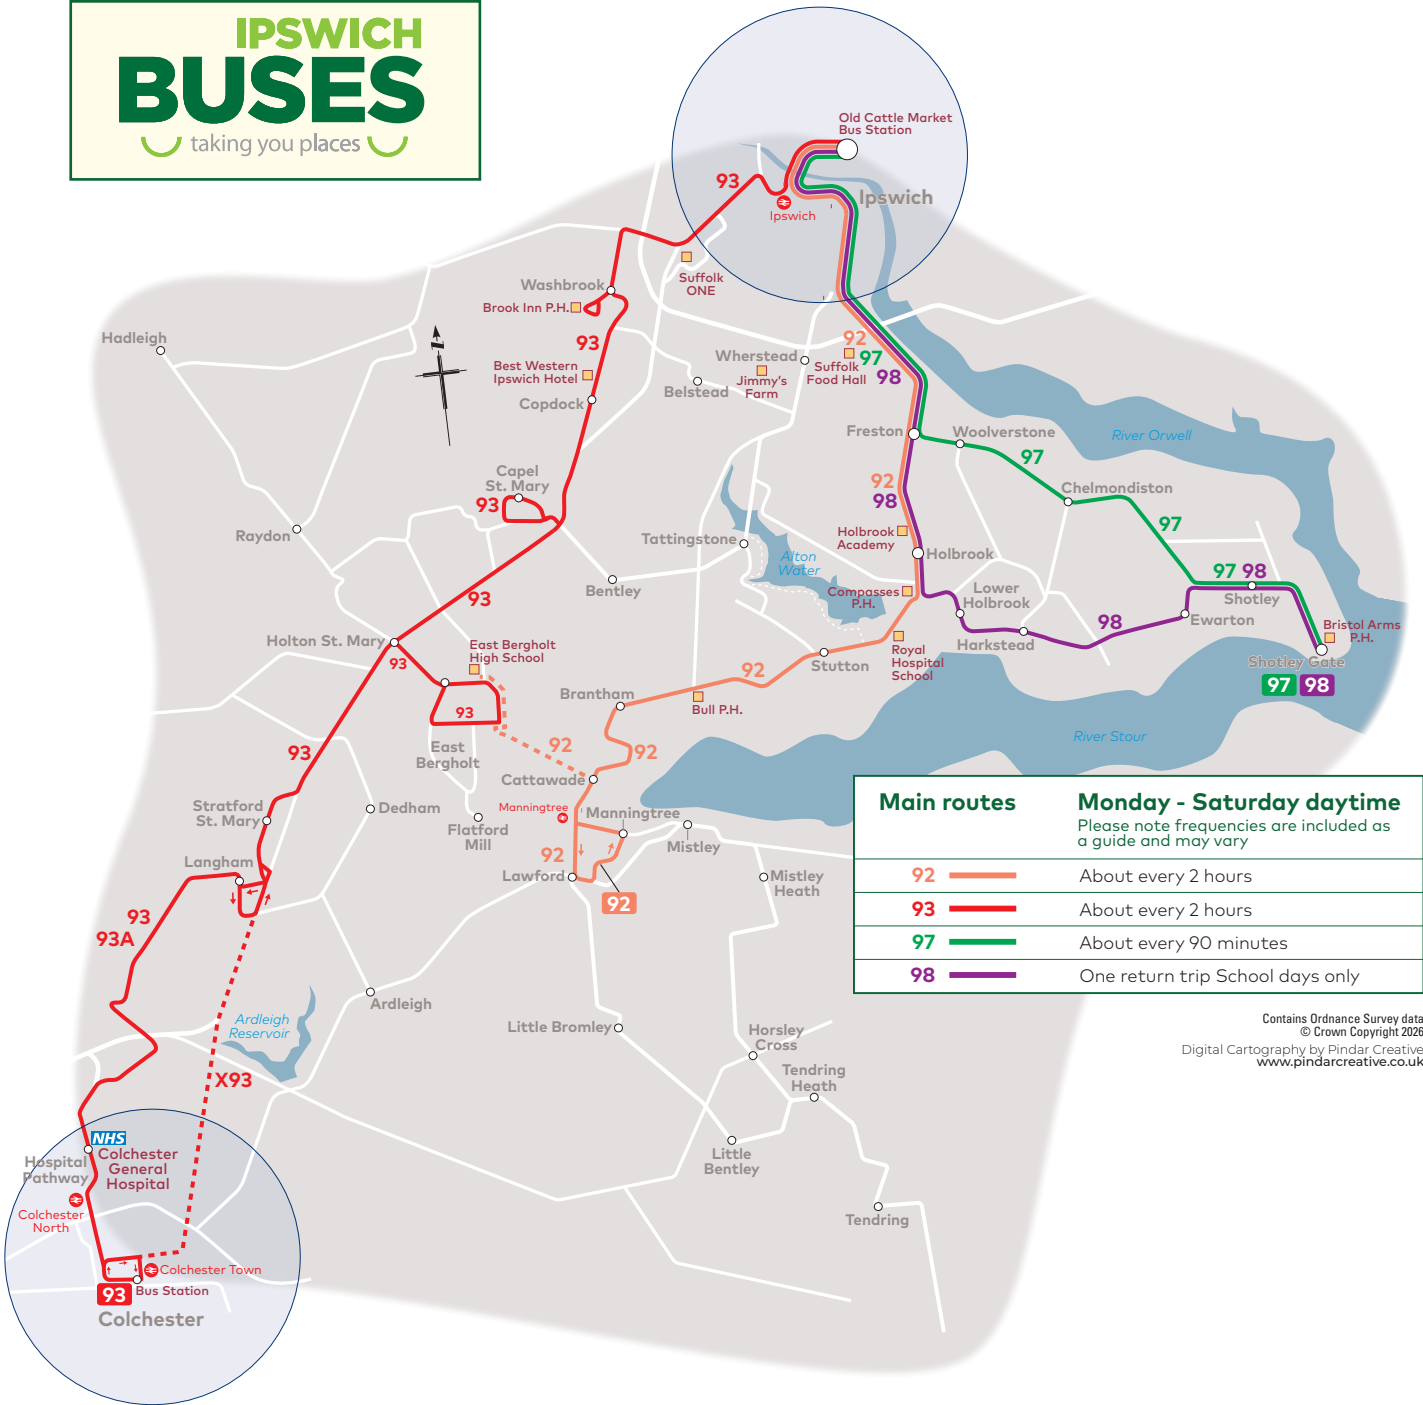

IPSWICH BUSES

taking you places

Main routes	Monday - Saturday daytime
92	About every 2 hours Please note frequencies are included as a guide and may vary
93	About every 2 hours
97	About every 90 minutes
98	One return trip School days only