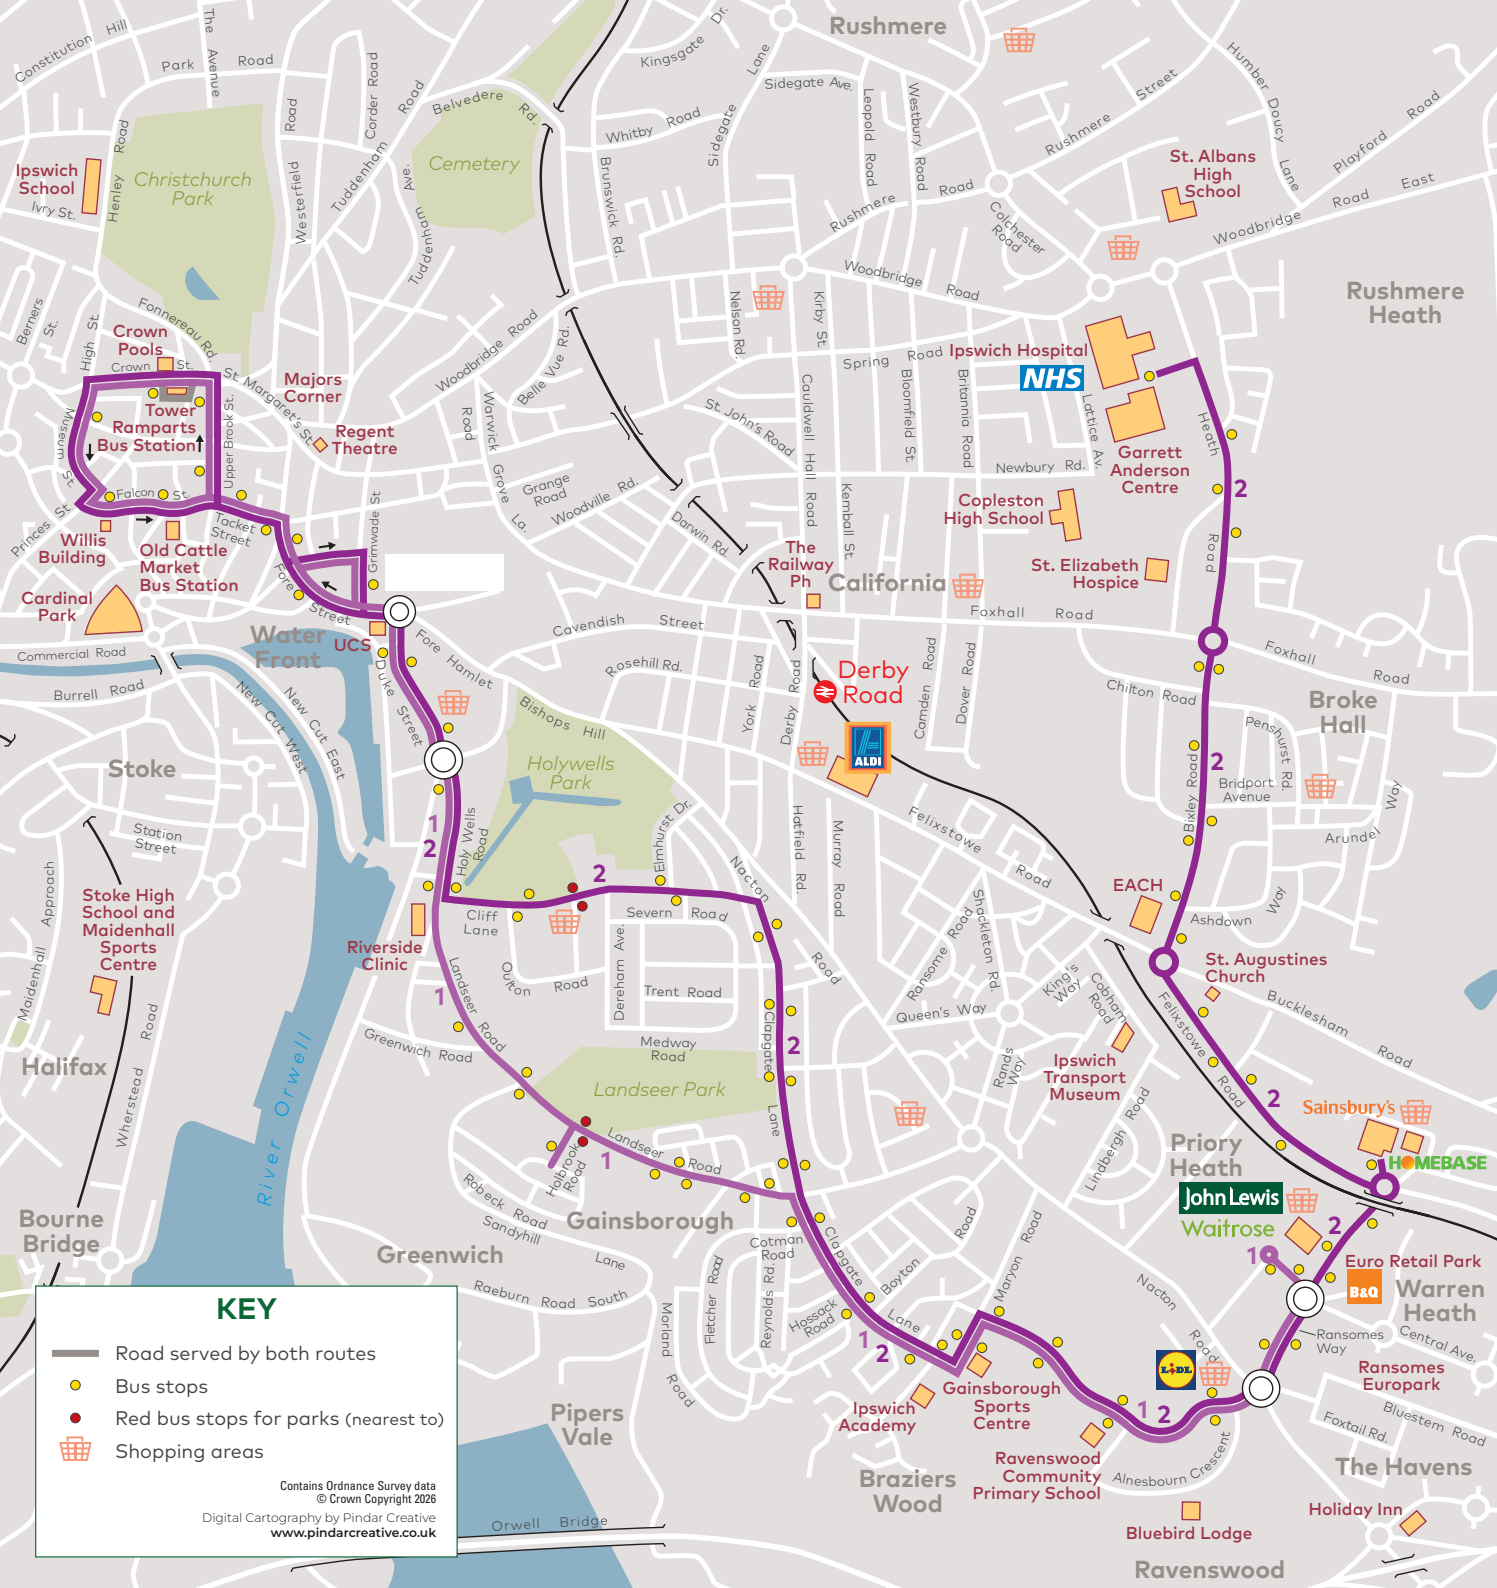

Ipswich Central to
Ipswich Hospital
or John Lewis

1

2

-serving:

Holbrook Road • Cliff Lane
Gainsborough • Ravenswood

Bus times from Sunday 12th April 2026

1 Ipswich Central | Holbrook Road | Gainsborough | Ravenswood | John Lewis Hospital
2 Ipswich Central | Cliff Lane | Gainsborough | Ravenswood | Ipswich Hospital