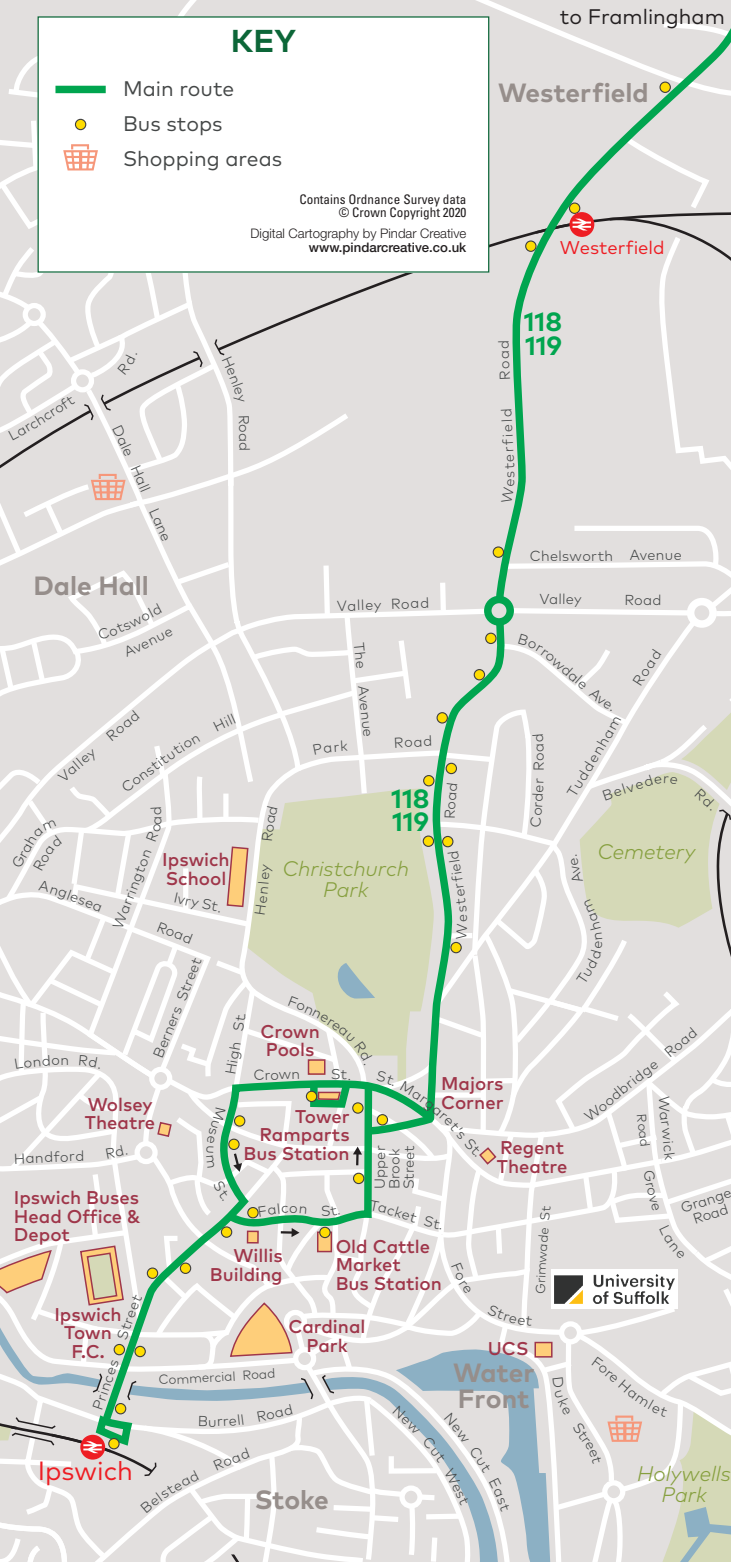

## KEY

-  Main route
-  Bus stops
-  Shopping areas

Contains Ordnance Survey data  
© Crown Copyright 2020  
Digital Cartography by Pindar Creative  
[www.pindarcreative.co.uk](http://www.pindarcreative.co.uk)

Traveline for nationwide bus times