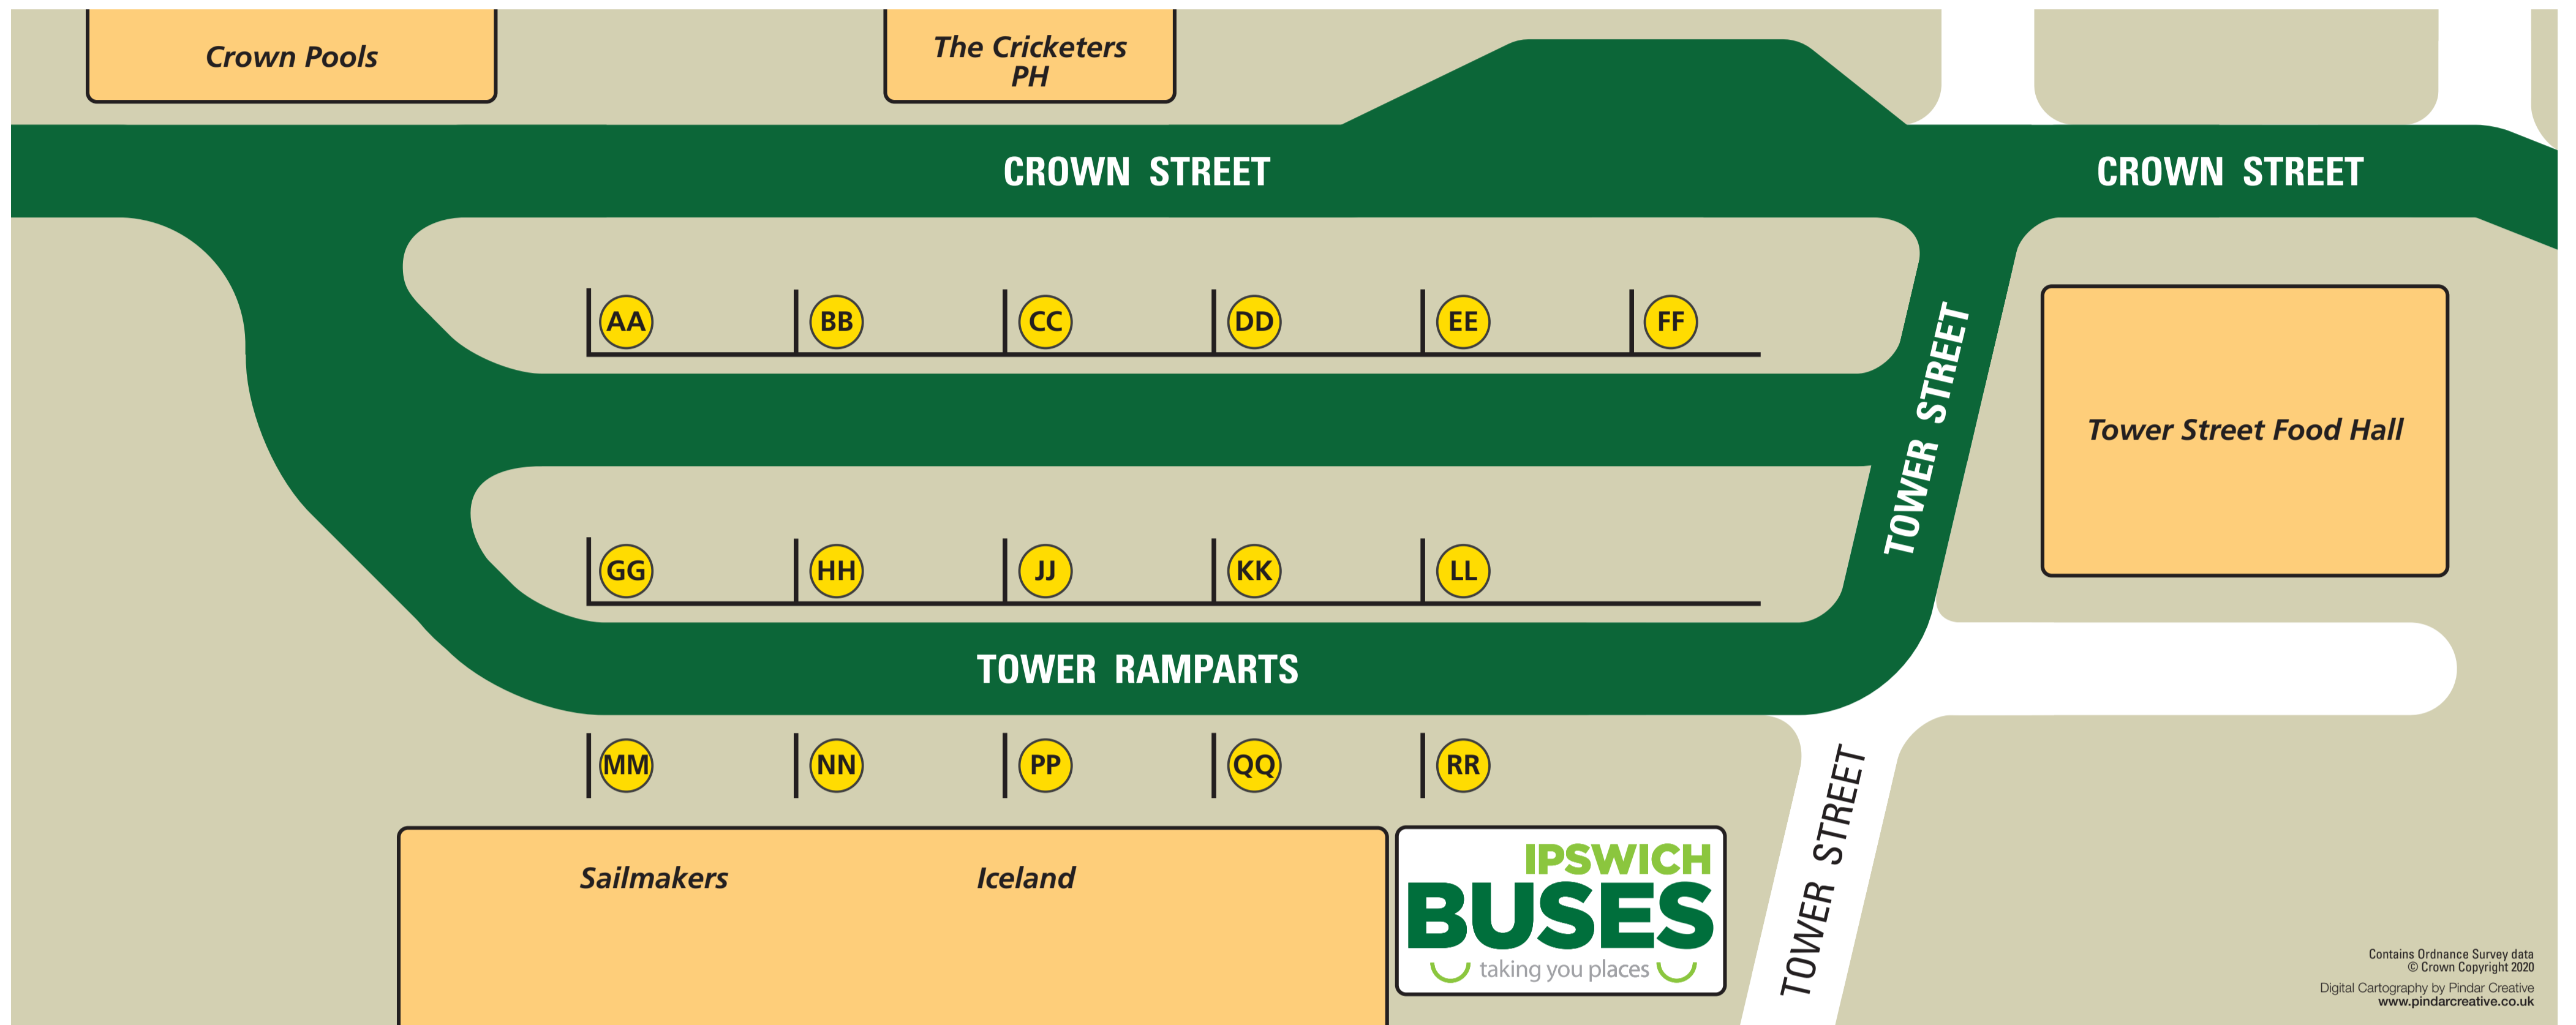

Ipswich Buses Welcomes you to Tower Ramparts Bus Station

Where to catch your bus...

Route	Destination	Stand
1	John Lewis via Greenwich & Gainsborough	AA
2	Ipswich Hospital via Gainsborough & Ravenswood 	AA
3	John Lewis via Nacton Road	BB
3E	Greenwich via Nacton Road	BB
4	Bixley via Broke Hall & Felixstowe Road	CC
5	Ipswich Hospital via Foxhall Road 	NN
5E	Rushmere via Ipswich Hospital 	NN
6	Ipswich Hospital via Rushmere 	MM
6A	St Albans via Woodbridge Road	MM
7	Henley Gate via Dale Hall	DD
8	Anglia Retail Park via Whitehouse	PP
8B	Bramford via Sproughton	CC
9	Whitton via Castle Hill & Norwich Road	QQ
10	Castle Hill via Whitton & Norwich Road	RR
12	Cambridge Drive via Chantry 	GG
13	Copdock via Chantry & Pinewood 	HH
15	Thornington Park via Maidenhall & Chantry 	JJ
15A	Thornington Park via Chantry & Stoke Park	KK
16	Stoke Park via Heatherhayes & Halifax 	LL
17	Asda & Anglia Retail Park via Henley Road & Castle Hill	LL
20	Copdock Tesco via Hadleigh Rd & Wolsey Grange 	LL
997	Ipswich Rail Station  & Suffolk One	LL

Services marked with  will call at the Train Station

Services marked with  will call at Ipswich Hospital

For further information please visit our Travel Shop adjacent to Stand QQ or: