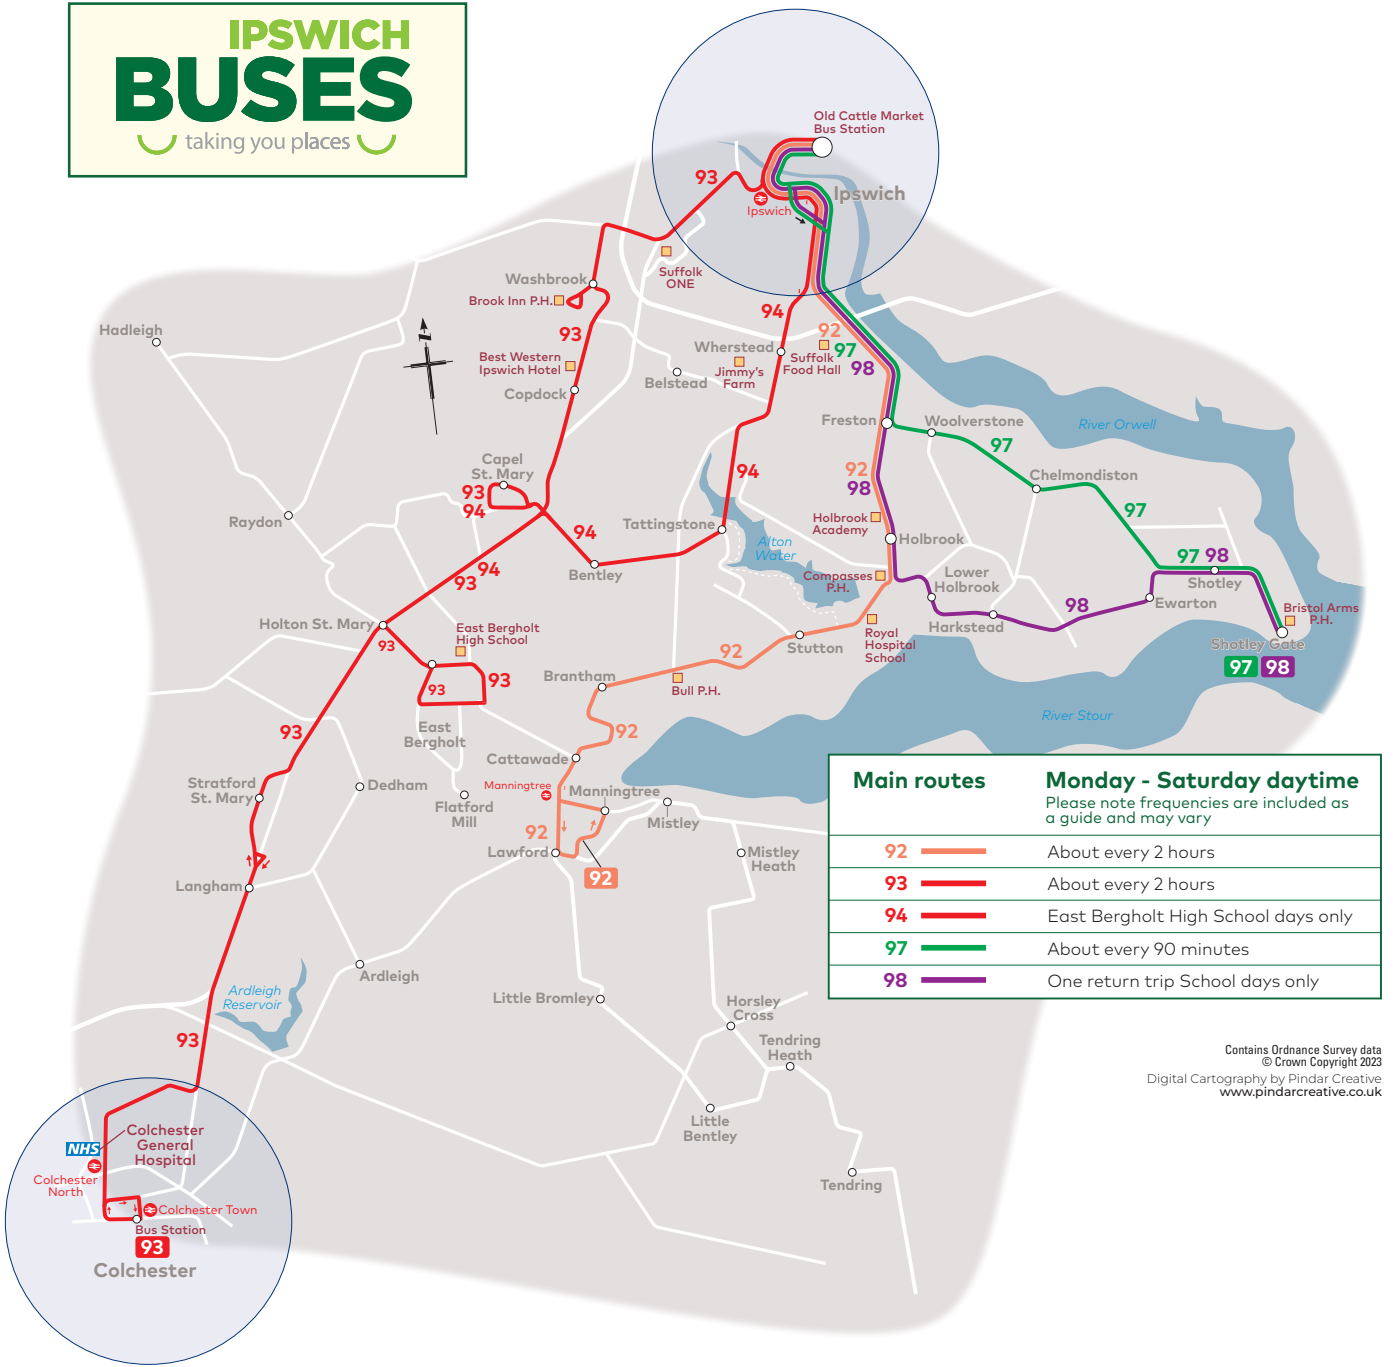

IPSWICH BUSES taking you places

Download the app now.

IPSWICH BUSES taking you places

IPSWICH BUSES

taking you places

Main routes	Monday - Saturday daytime
92	About every 2 hours
93	About every 2 hours
94	East Bergholt High School days only
97	About every 90 minutes
98	One return trip School days only