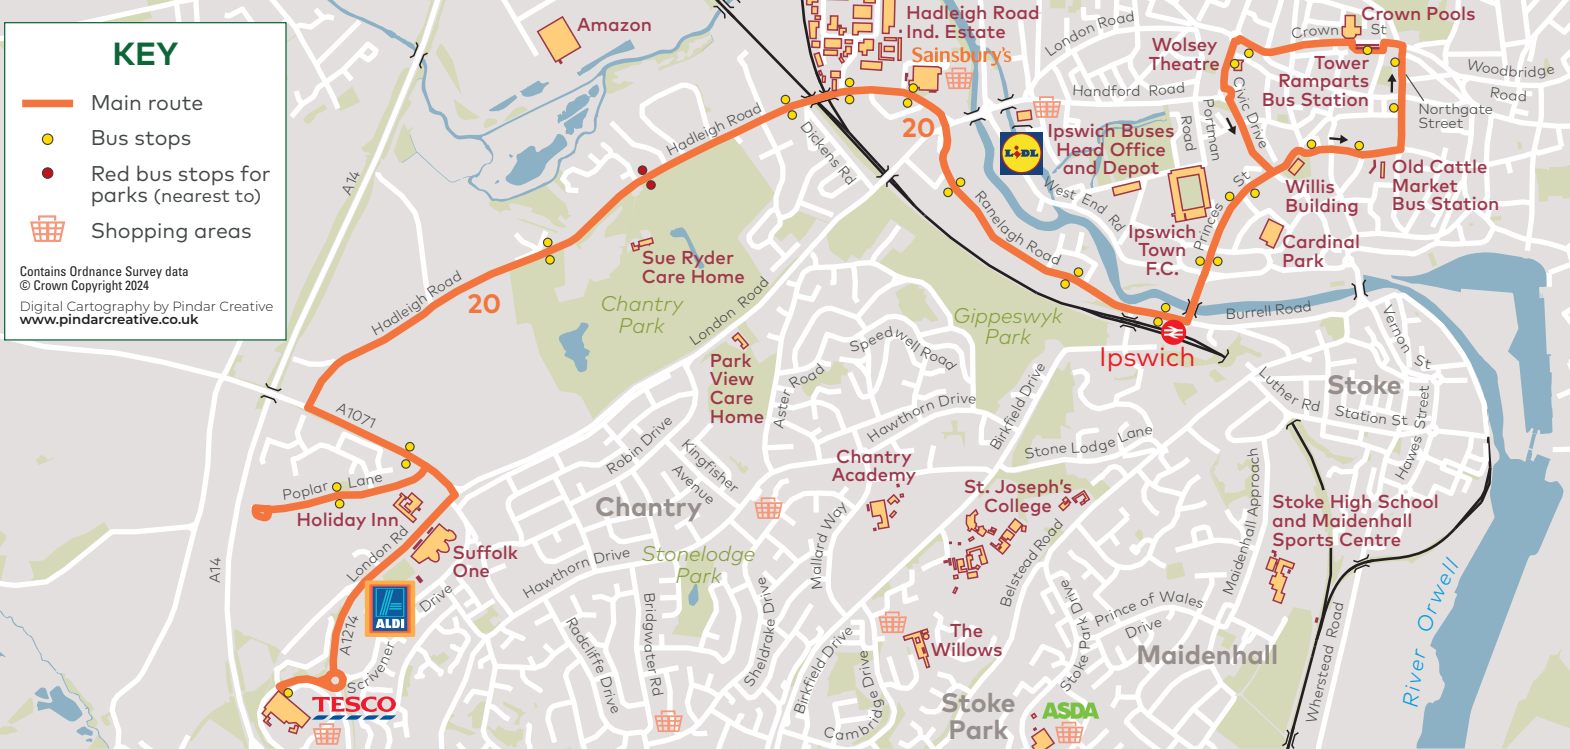

Ipswich Central to Copdock Tesco

20

serving:
Railway Station  • Wolsey Grange

Bus times from Monday 2nd September 2024

KEY

- Main route
- Bus stops
- Red bus stops for parks (nearest to)
- Shopping areas

Contains Ordnance Survey data
© Crown Copyright 2024
Digital Cartography by Pindar Creative
www.pindarcreative.co.uk

20 Ipswich Central | Hadleigh Road | Wolsley Grange | Copdock Tesco

Mondays to Saturdays

	Service Number	20	20	20	20	20	20
Ipswich, Tower Ramparts Bus Station [NN]		0945	1045	1145	1245	1345	1445
Railway Station, Ranelagh Road [R2] ⇌		0952	1052	1152	1252	1352	1452
Hadleigh Road, Opp Stella Maris		1000	1100	1200	1300	1400	1500
Wolsley Grange, Popular Lane		1006	1106	1206	1306	1406	1506
Tesco Superstore, Copdock		1010	1110	1210	1310	1410	1510

Mondays to Saturdays

	Service Number	20	20	20	20	20	20
Tesco Superstore, Copdock		0912	1012	1112	1212	1312	1412
Wolsley Grange, Popular Lane		0918	1018	1118	1218	1318	1418
Hadleigh Road, Stella Maris		0922	1022	1122	1222	1322	1422
Railway Station, Ranelagh Road [R3] ⇌		0928	1028	1128	1228	1328	1428
Ipswich, Tower Ramparts Bus Station		0938	1038	1138	1238	1338	1438