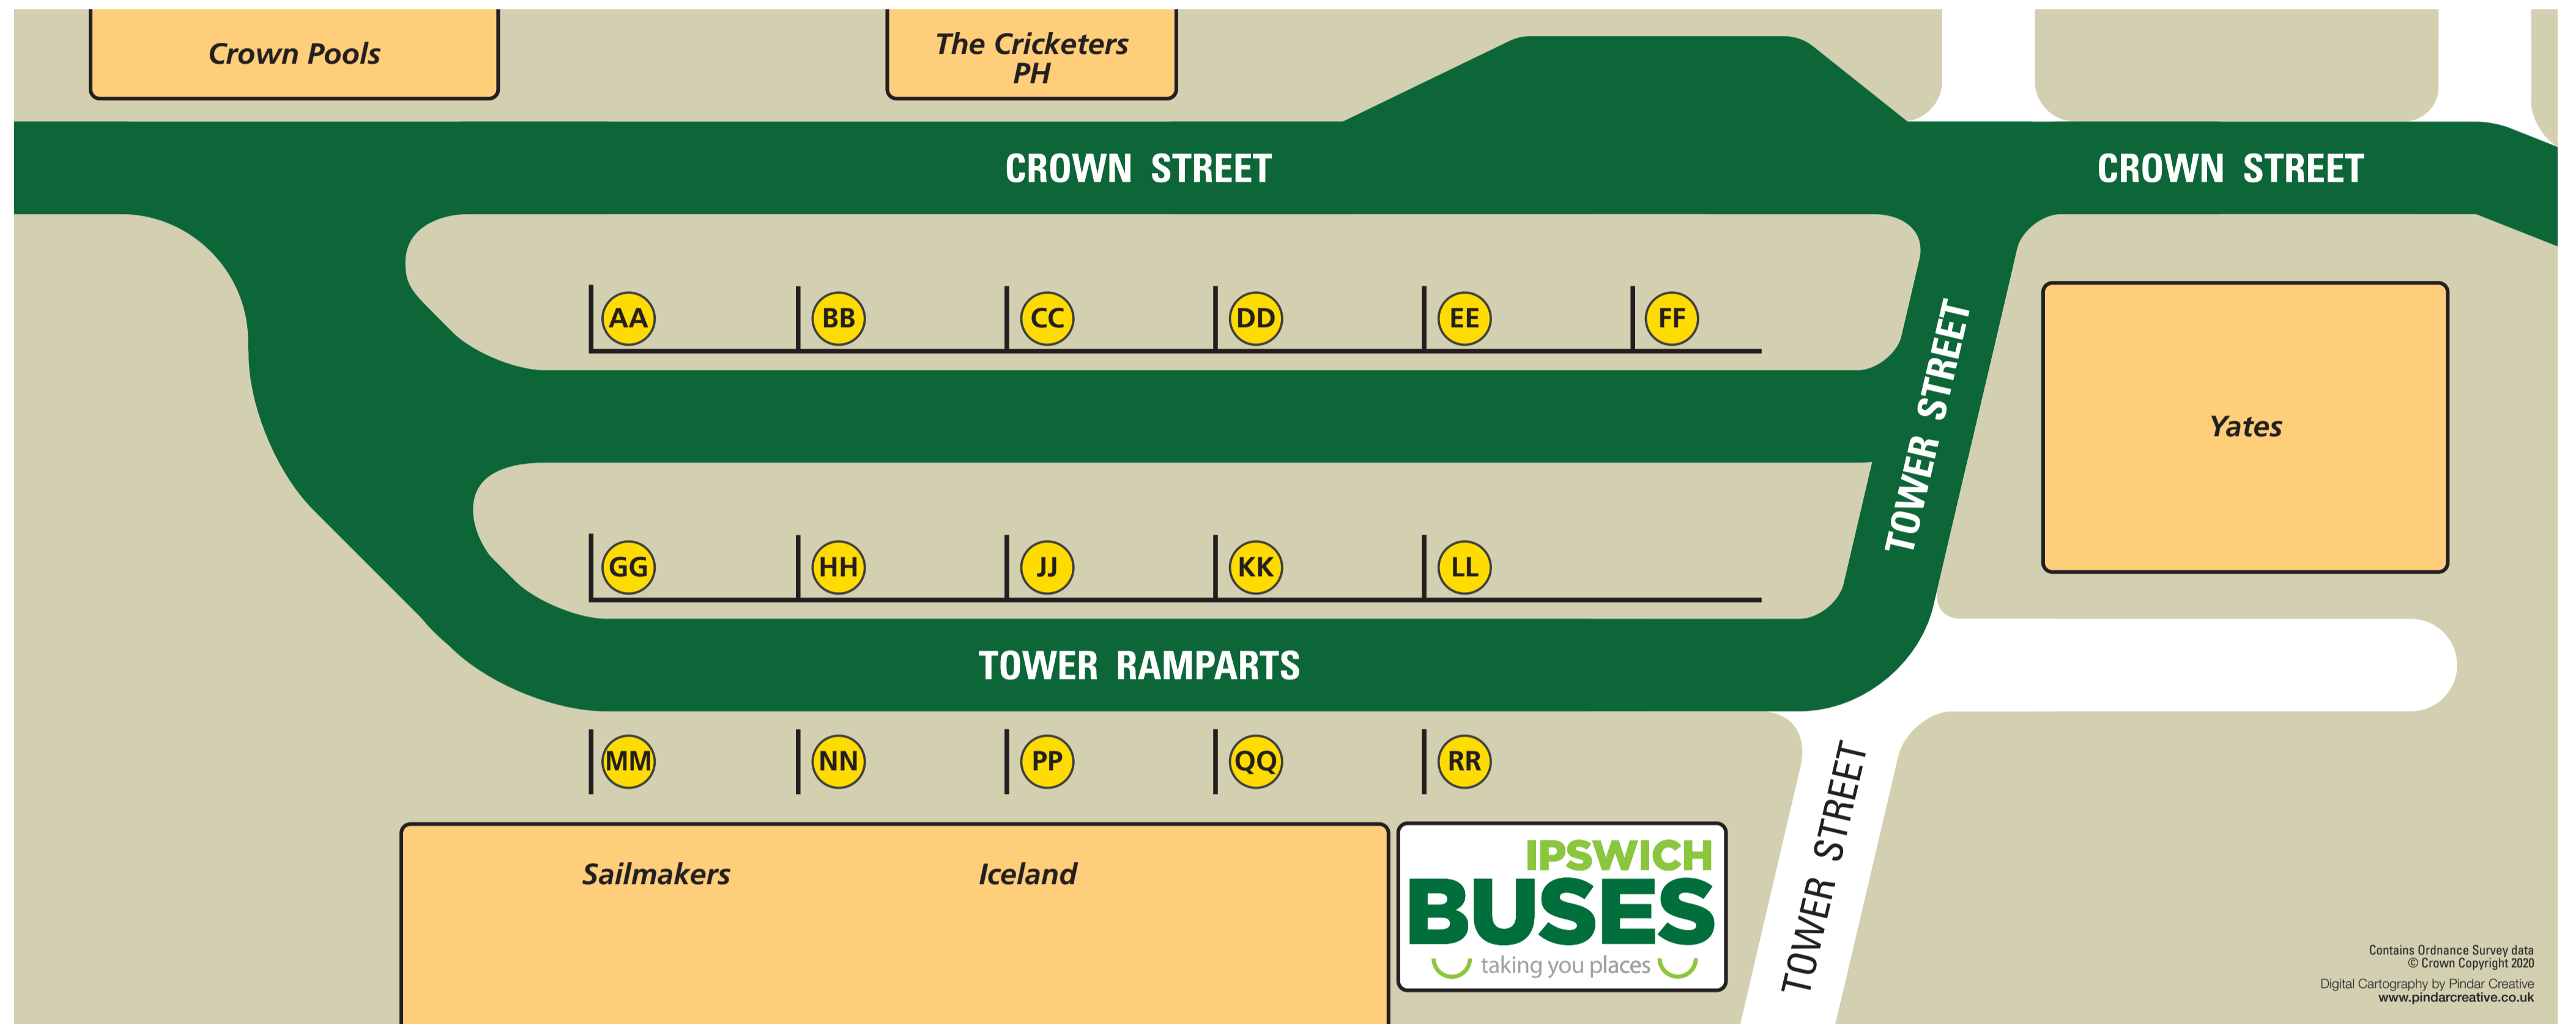

Ipswich Buses Welcomes you to Tower Ramparts Bus Station

Where to catch your bus...

Route	Destination	Stand
1	John Lewis via Greenwich & Gainsborough	AA
2	Ipswich Hospital via Gainsborough & Ravenswood 	AA
3	John Lewis via Nacton Road	BB
3E	Greenwich via Nacton Road	BB
4	Bixley via Broke Hall & Felixstowe Road	CC
5	Ipswich Hospital via Foxhall Road 	LL
5E	Rushmere via Ipswich Hospital 	LL
6	Ipswich Hospital via Rushmere 	KK
6A	St Albans via Woodbridge Road	KK
7	Anglia Retail Park via Dale Hall	DD
8	Anglia Retail Park via Whitehouse	PP
8B	Bramford via Sproughton	CC
9	Whitton via Castle Hill & Norwich Road	QQ
10	Castle Hill via Whitton & Norwich Road	RR
12	Cambridge Drive via Chantry 	HH
13	Copdock via Chantry & Pinewood 	GG
15	Thornington Park via Maidenhall & Chantry 	JJ
15A	Thornington Park via Chantry & Stoke Park	JJ
16	Stoke Park via Heatherhayes & Halifax 	NN
20	Copdock Tesco via Hadleigh Rd & Wolsey Grange	NN
997	Ipswich Rail Station  & Suffolk One	NN

Services marked with  will call at the Train Station

Services marked with  will call at Ipswich Hospital

For further information please visit our Travel Shop adjacent to Stand QQ or: