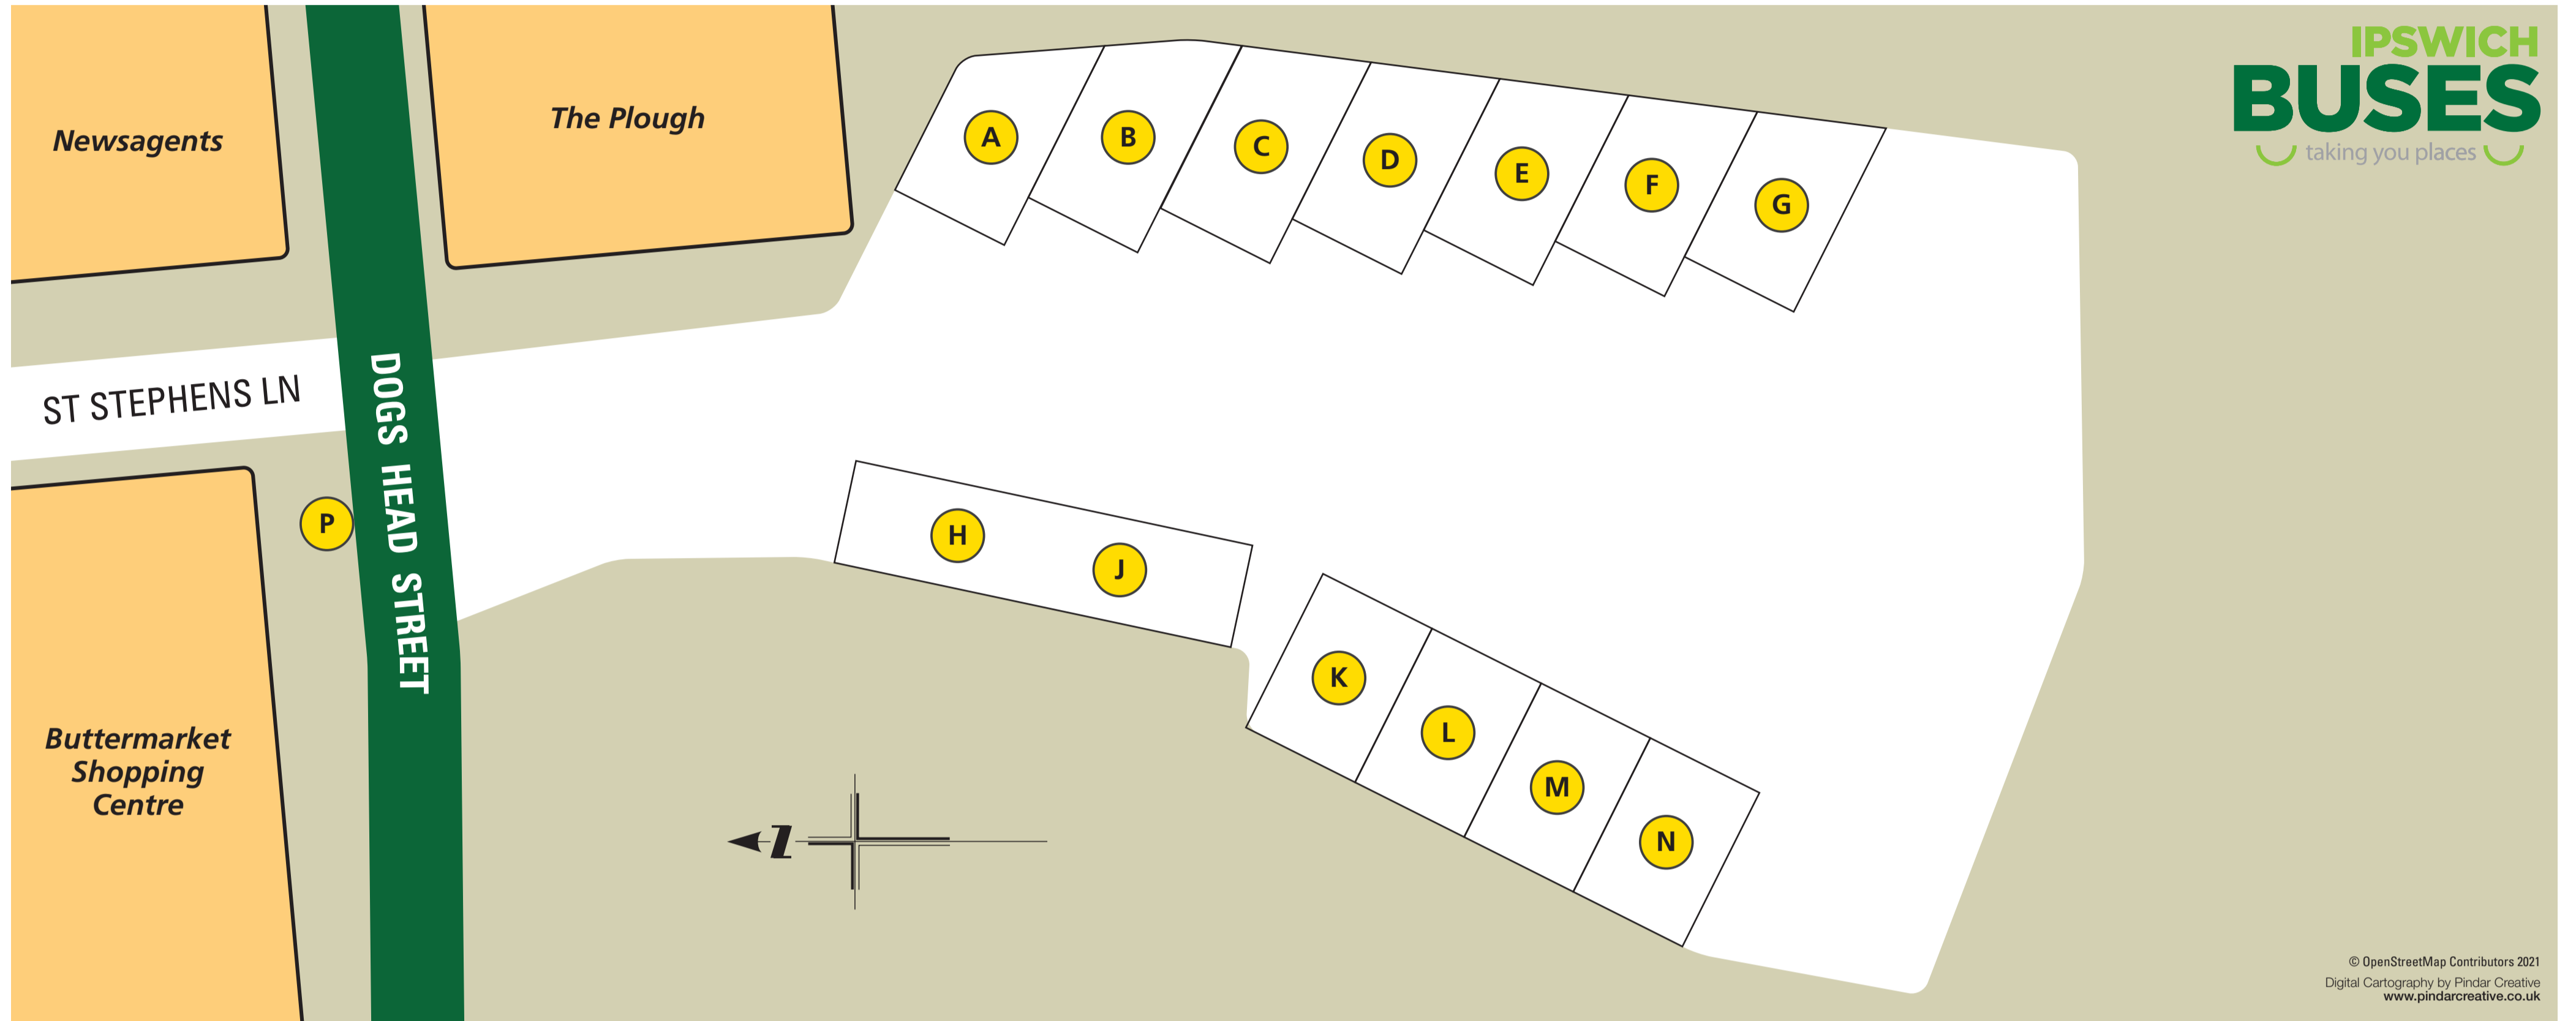

Ipswich Buses Welcomes you to Old Cattle Market Bus Station

Where to catch your bus...

Route	Destination	Stand
1	John Lewis via Greenwich & Gainsborough	P
2	Ipswich Hospital via Gainsborough & Ravenswood H	P
3	John Lewis via Nacton Road	P
3E	Greenwich via Nacton Road	P
4	Bixley via Broke Hall & Felixstowe Road	P
8B	Bramford via Tower Ramparts and Sproughton	H
12	Tower Ramparts	P
13	Tower Ramparts	P
15A	Tower Ramparts	P
16	Tower Ramparts	P
20	Tower Ramparts	P
91	Hadleigh via Hintlesham	L
92	Manningtree via Holbrook, Stutton & Brantham	J
93	Colchester via Capel St Mary & East Bergholt	J
93A	Colchester via Capel St Mary & East Bergholt	J
94	East Bergholt via Bentley & Tattingstone	J
97	Shotley via Woolverstone & Chelmondiston	K
98	Shotley via Holbrook & Harkstead	K
118	Framlingham via Otley & Brandeston	H
119	Framlingham via Helmingham & Earl Soham	H
914	Debenham via Westerfield & Coddendam	H
997	SuffolkONE College Direct	H

Services marked with will call at the Train Station

Services marked with **H** will call at Ipswich Hospital

All other bus services operated by Ipswich Buses depart from Tower Ramparts

For further information please visit our Travel Shop adjacent to Stand QQ in Tower Ramparts