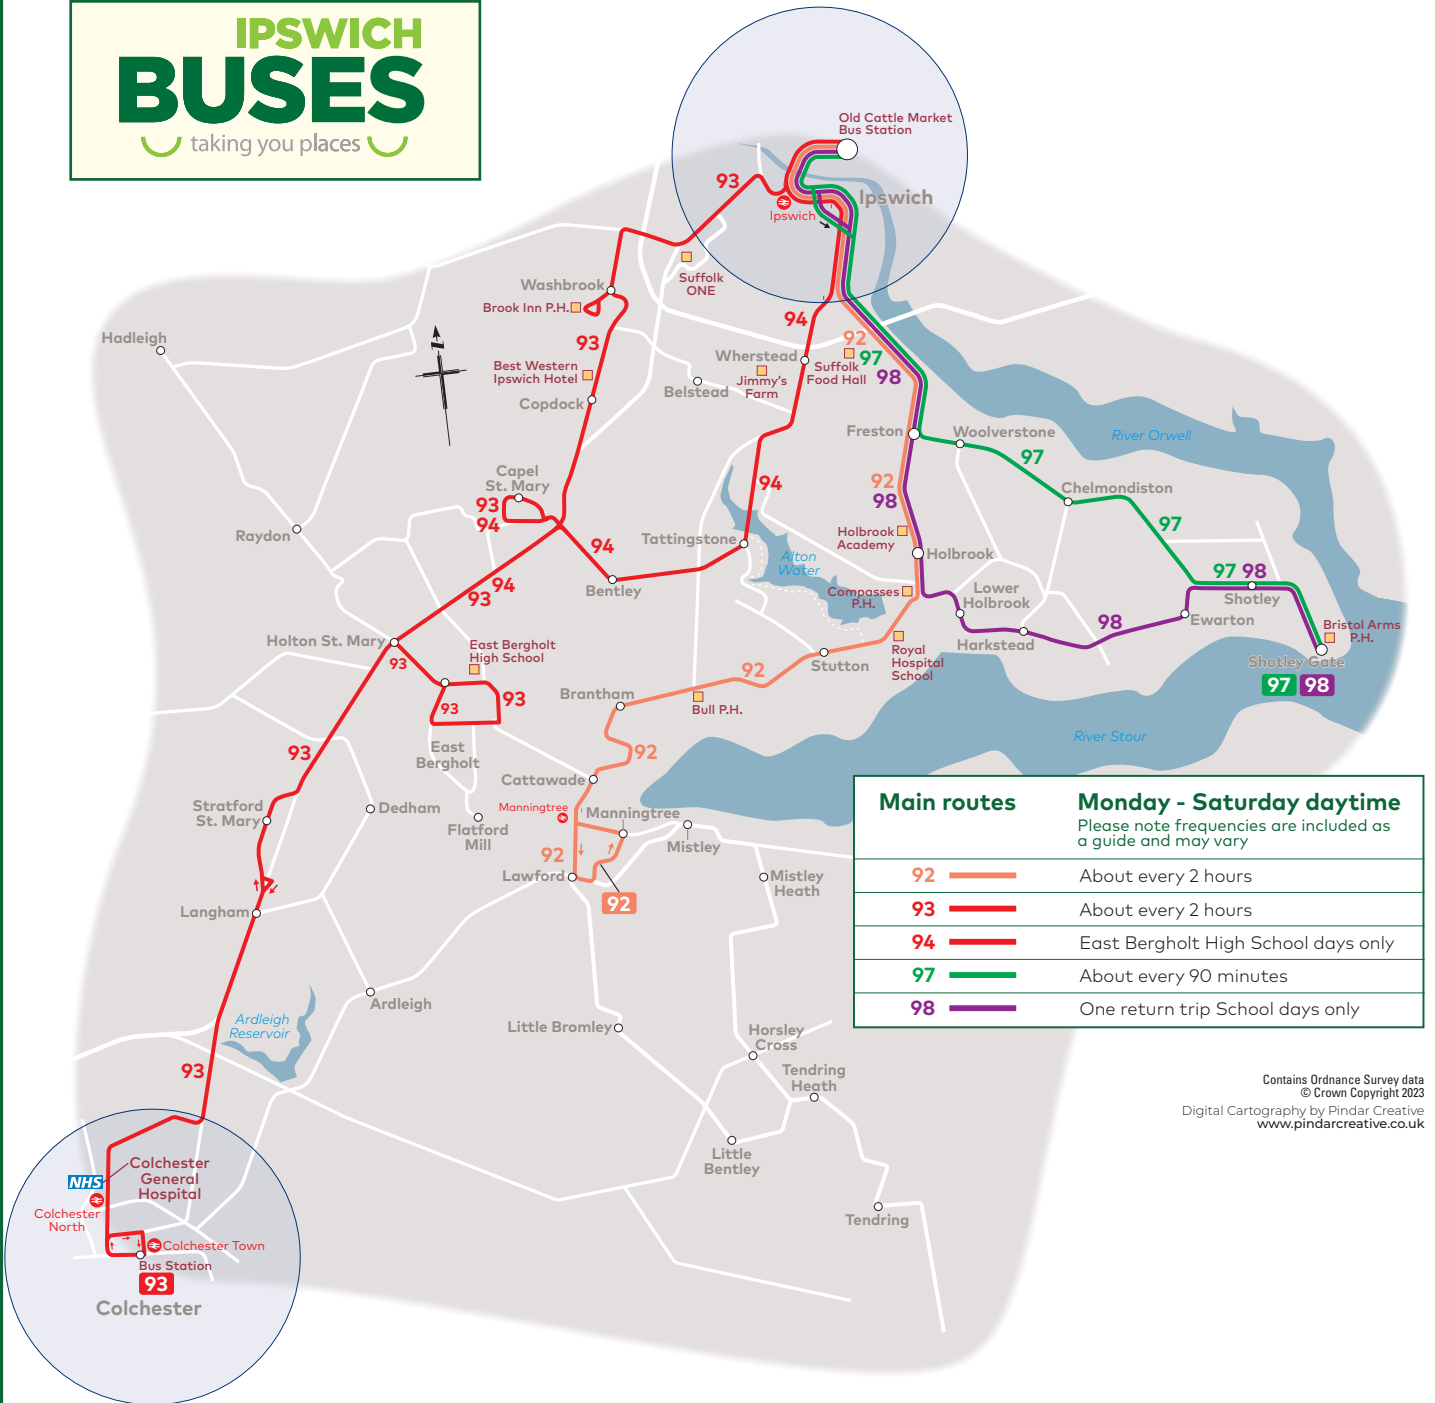

IPSWICH BUSES

taking you places

Main routes	Monday - Saturday daytime
92	About every 2 hours
93	About every 2 hours
94	East Bergholt High School days only
97	About every 90 minutes
98	One return trip School days only

Contains Ordnance Survey data
 © Crown Copyright 2023
 Digital Cartography by Pindar Creative
www.pindarcreative.co.uk